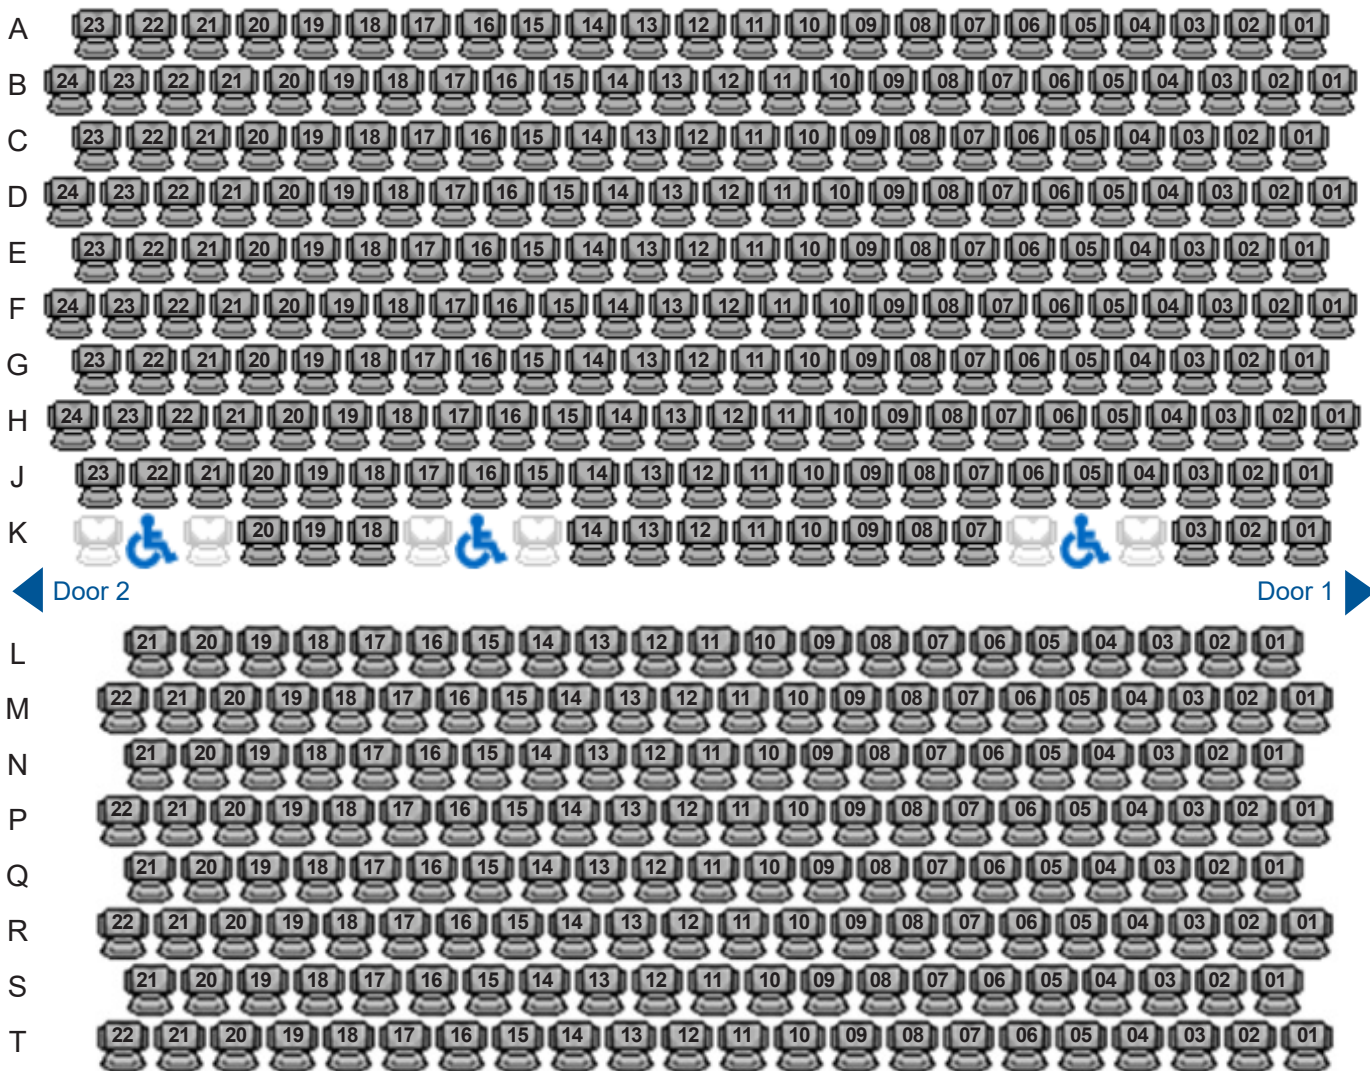

MARY'S
MOUNT
CENTRE

THE LORETO ABBEY THEATRE

SEATING PLAN

496 Seats (473 excluding row A - with limited viewing capacity)
3 wheelchair access spaces equalling 9 seats

STAGE

Stalls - 400 Seats

Balcony Door 4

Balcony - 96 Seats

Balcony Door 3

MARY'S
MOUNT
CENTRE

THE LORETO ABBEY THEATRE

Wheelchair access tickets:

There are specific spaces reserved in the Loreto Abbey Theatre for guests that require wheelchair access, and their carers. These are indicated on the seating plan - page one.

Hearing Loop access in The Loreto Abbey Theatre:

To access the Hearing Loop for performances in the Loreto Abbey Theatre, please select a seat in one of the following sections:

Fronts Stalls: Rows B - K, Seats 3 - 8, Seats 15 - 21

Back Stalls: Rows M -T, Seats 3 - 8, Seats 15 - 19

For more information on utilising the Hearing Loop, please visit:

<https://www.hearinglink.org/living/loops-equipment/hearing-loops/hearing-loops-frequently-asked-questions/>