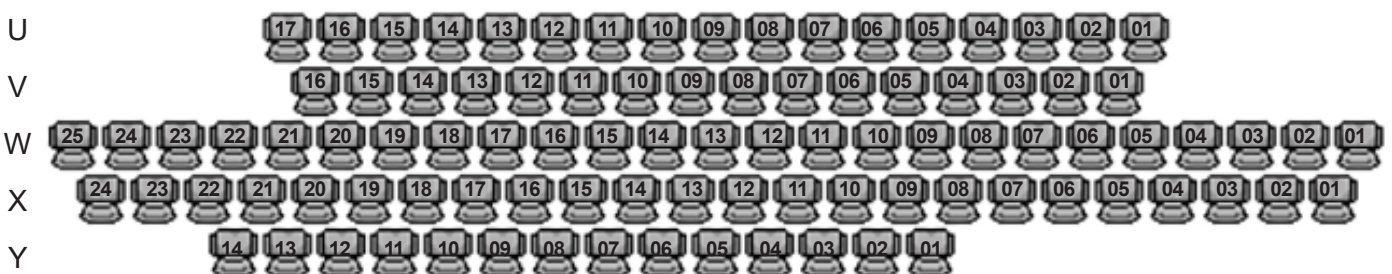

MARY'S
MOUNT
CENTRE

THE LORETO ABBEY THEATRE

SEATING PLAN

496 Seats (473 excluding row A - with limited viewing capacity)
3 wheelchair access spaces equalling 9 seats

STAGE

Stalls - 400 Seats

Balcony Door 4

Balcony - 96 Seats

Balcony Door 3

MARY'S
MOUNT
CENTRE

THE LORETO ABBEY THEATRE

Wheelchair access tickets:

There are specific spaces reserved in the Loreto Abbey Theatre for guests that require wheelchair access, and their carers. These are indicated on the seating plan - page one.

Hearing Loop access in The Loreto Abbey Theatre:

To access the Hearing Loop for performances in the Loreto Abbey Theatre, please select a seat in one of the following sections:

Fronts Stalls: Rows B - K, Seats 3 - 8, Seats 15 - 21

Back Stalls: Rows M -T, Seats 3 - 8, Seats 15 - 19

For more information on utilising the Hearing Loop, please visit:

<https://www.hearinglink.org/living/loops-equipment/hearing-loops/hearing-loops-frequently-asked-questions/>